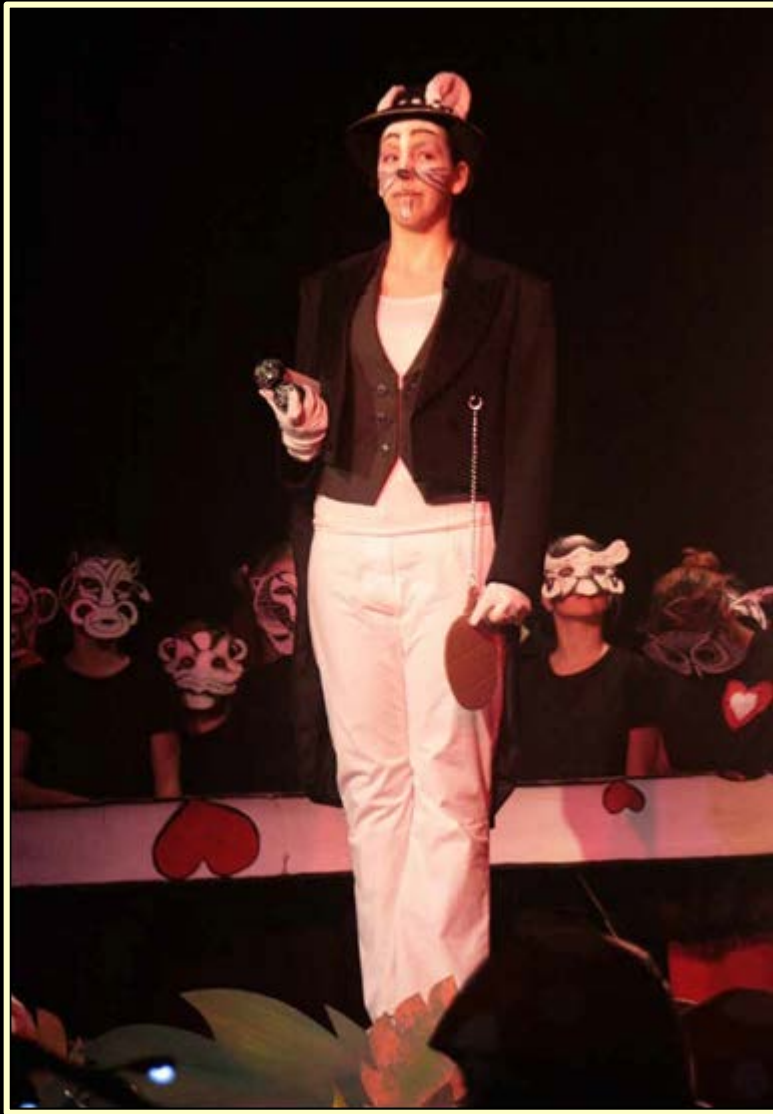

She's not your ordinary Alice...

2012 School Production – Alice

2012 MADD Night – An Evening of Music, Dance, Drama

CANTERBURY GIRLS HIGH SCHOOL PRESENTS

STING IN THE TALE

This original work interweaves two classic fairy tales, Hans Christian Anderson's Red Shoes and The Emperor's New Clothes with Sleeping Boy, a picture book by Sonia Craddock. It is a tale warning of the dangers of excessive power and the pitfalls of war.