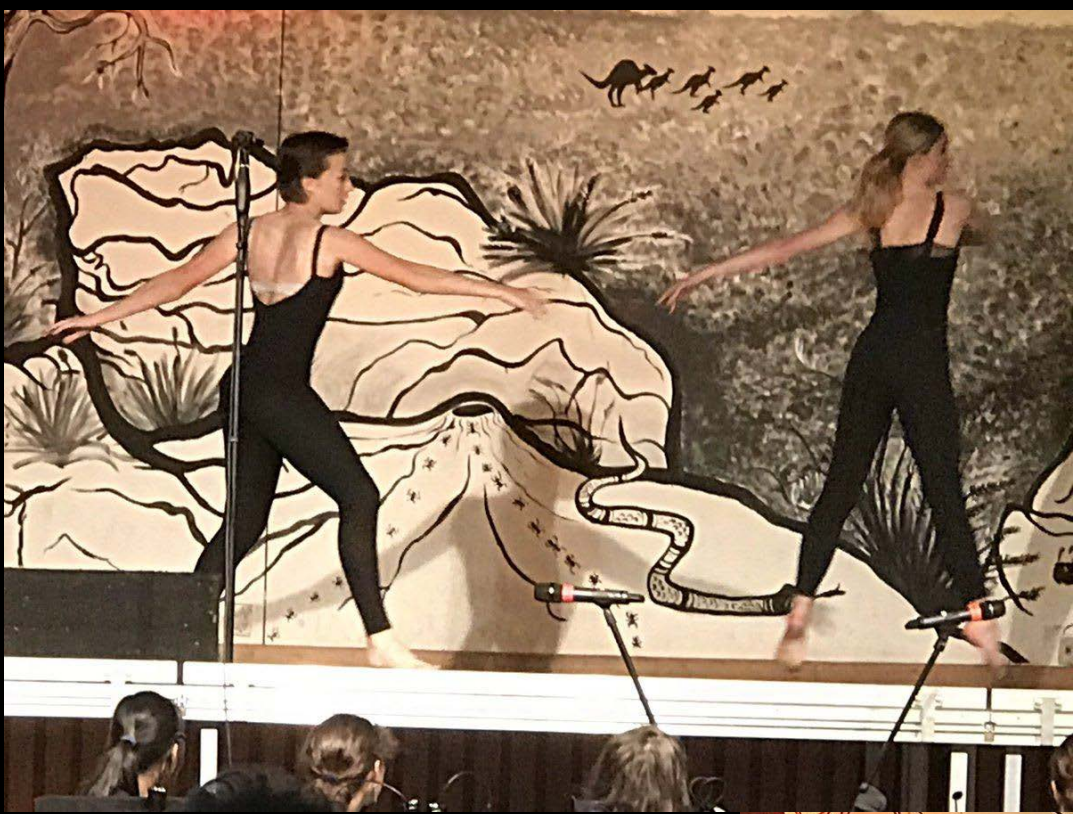

She's not your ordinary Alice...

2012 School Production – Alice

2012 MADD Night – An Evening of Music, Dance, Drama

CANTERBURY GIRLS HIGH SCHOOL PRESENTS

STING IN THE TALE

This original work interweaves two classic fairy tales, Hans Christian Anderson's Red Shoes and The Emperor's New Clothes with Sleeping Boy, a picture book by Sonia Craddock. It is a tale warning of the dangers of excessive power and the pitfalls of war.

Ticket Prices

Adult- \$15

Student- \$5

Family- \$35

2018 School
Production –
The Way We
Were

An
Evening
of Music,
Dance,
Drama -
MADD

TICKETS ON SALE NOW!

THURSDAY 30TH MAY