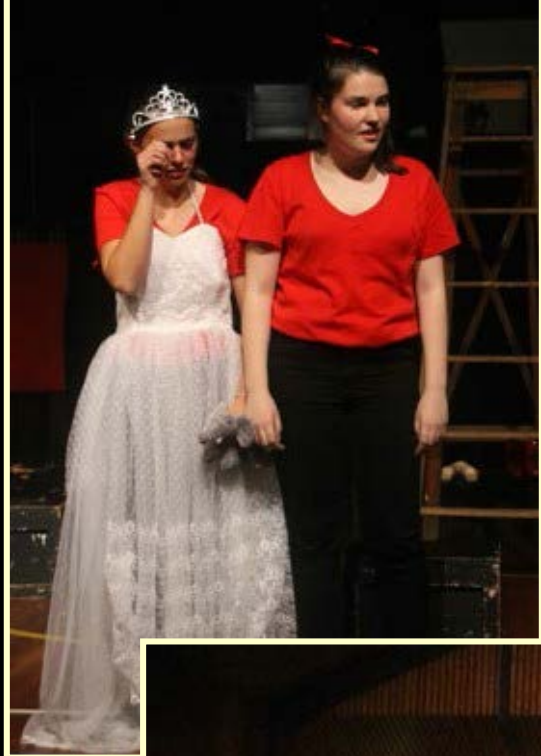

She's not your ordinary Alice...

2012 School Production – Alice

2012 MADD Night – An Evening of Music, Dance, Drama

CANTERBURY GIRLS HIGH SCHOOL PRESENTS

STING IN THE TALE

This original work interweaves two classic fairy tales, Hans Christian Anderson's Red Shoes and The Emperor's New Clothes with Sleeping Boy, a picture book by Sonia Craddock. It is a tale warning of the dangers of excessive power and the pitfalls of war.

Year 7 Fancy
Footwork

Senior Drama Ensemble

**MADD
NIGHT
CGHS
2014**

An
Evening of
Music,
Dance,
Drama -
November
2014

CANTERBURY GIRLS HIGH SCHOOL PRESENTS

MEAN GIRLS TOO!

FROM AFRICAN JUNGLE TO AUSTRALIAN HIGH SCHOOL. Follow the adventures of Cady as she rapidly learns about the law of the jungle and survival in the big city. Meet the entertaining array of fellow students as they struggle for social acceptability and mask their anxiety about their own doubts and fears. Watch Cady learn from her new life secrets about love, learning and coping with fashionable cliques!