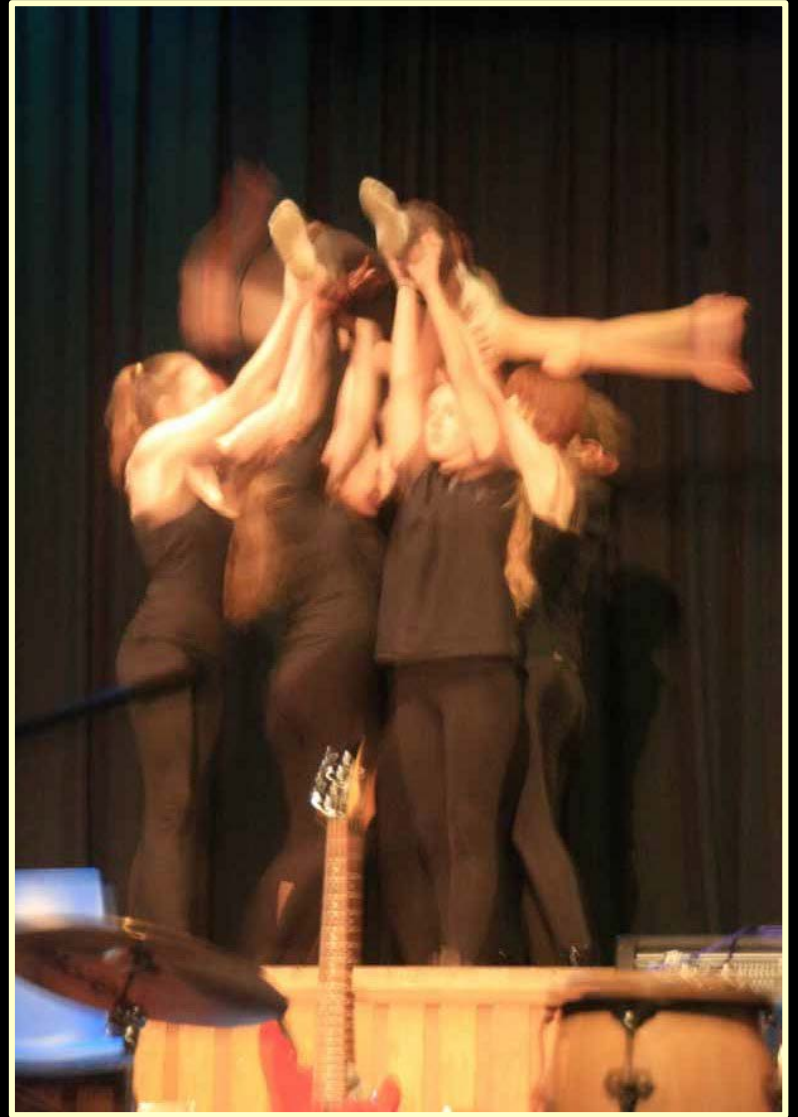

She's not your ordinary Alice...

2012 School Production – Alice

2012 MADD Night – An Evening of Music, Dance, Drama

CANTERBURY GIRLS HIGH SCHOOL PRESENTS

STING IN THE TALE

This original work interweaves two classic fairy tales, Hans Christian Anderson's Red Shoes and The Emperor's New Clothes with Sleeping Boy, a picture book by Sonia Craddock. It is a tale warning of the dangers of excessive power and the pitfalls of war.