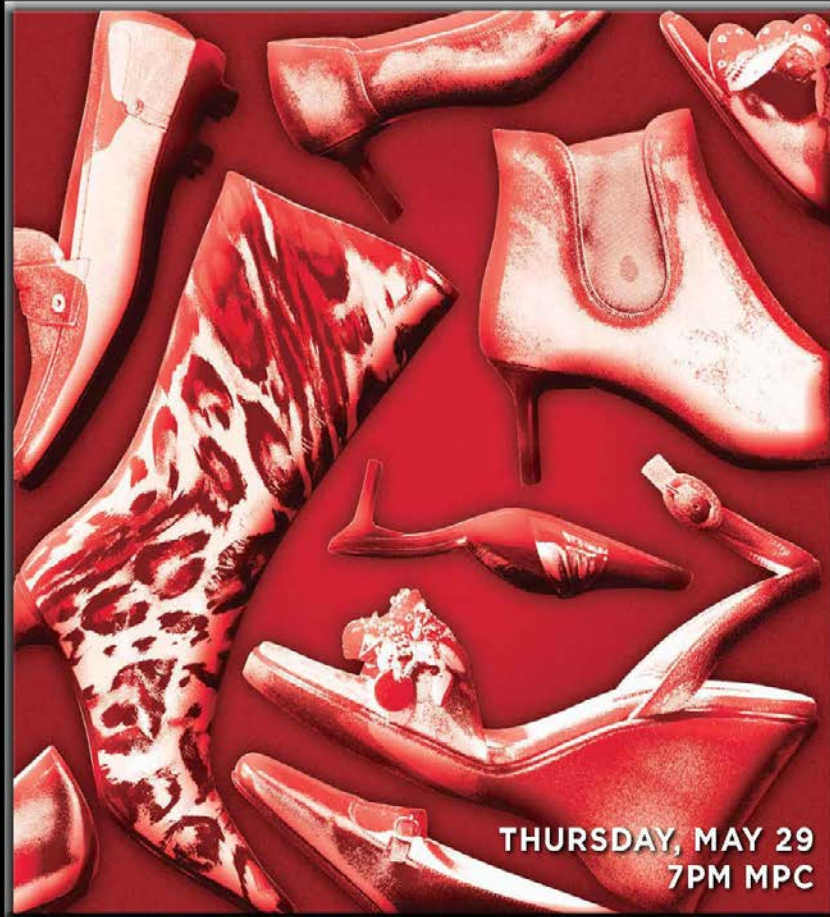

*Canterbury Girls High School presents
An Evening of Drama:*

FANCY FOOTWORK

THURSDAY, MAY 29
7PM MPC

Fancy Footwork,
A Night of Drama
CGHS May 2014

*A Collection of Dramatic Works by the Senior,
Junior & Year Seven Drama Ensembles.*

TICKETS: ADULTS $10, STUDENTS $5, AVAILABLE AT THE SCHOOL.