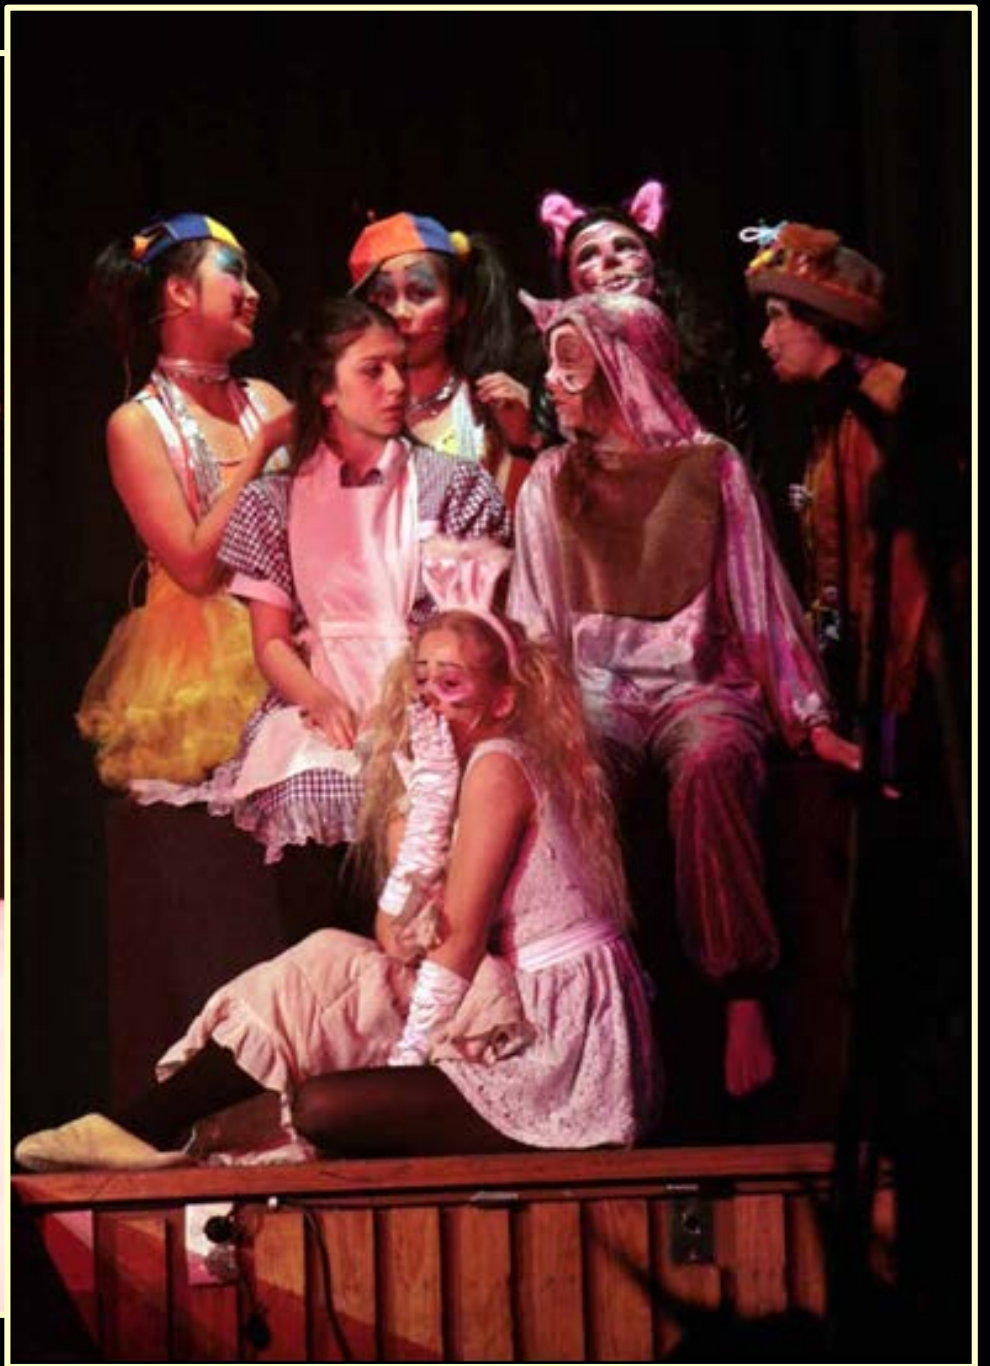

She's not your ordinary Alice...

2012 School Production – Alice

2012 MADD Night – An Evening of Music, Dance, Drama

CANTERBURY GIRLS HIGH SCHOOL PRESENTS

STING IN THE TALE

This original work interweaves two classic fairy tales, Hans Christian Anderson's Red Shoes and The Emperor's New Clothes with Sleeping Boy, a picture book by Sonia Craddock. It is a tale warning of the dangers of excessive power and the pitfalls of war.