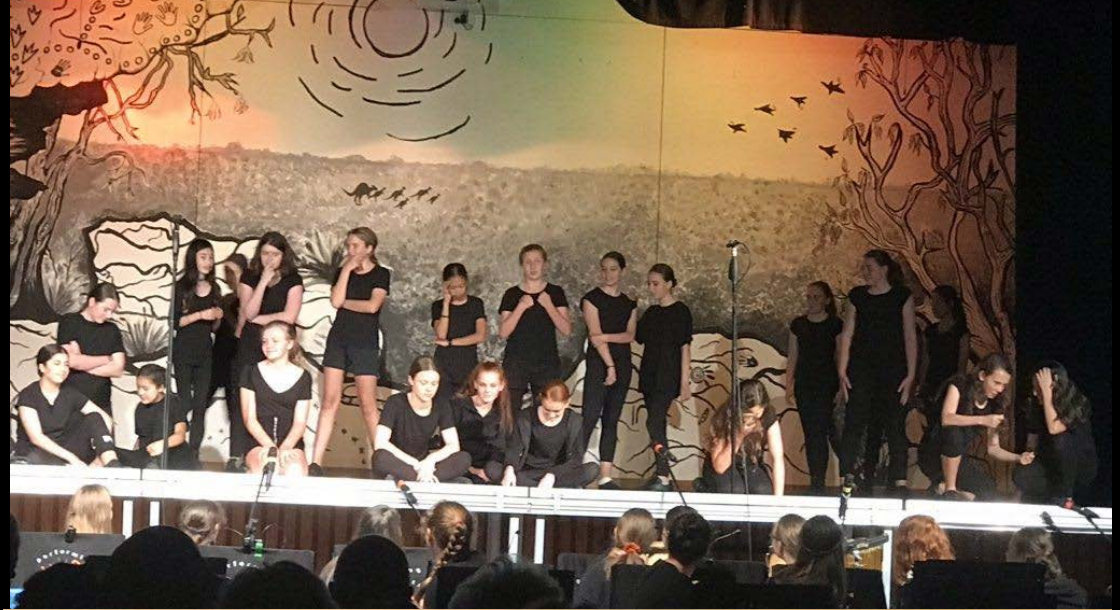

She's not your ordinary Alice...

2012 School Production – Alice

2012 MADD Night – An Evening of Music, Dance, Drama

CANTERBURY GIRLS HIGH SCHOOL PRESENTS

STING IN THE TALE

This original work interweaves two classic fairy tales, Hans Christian Anderson's Red Shoes and The Emperor's New Clothes with Sleeping Boy, a picture book by Sonia Craddock. It is a tale warning of the dangers of excessive power and the pitfalls of war.

Ticket Prices

Adult- \$15

Student- \$5

Family- \$35

2018 School
Production –
The Way We
Were

An
Evening
of Music,
Dance,
Drama -
MADD

TICKETS ON SALE NOW!

THURSDAY 30TH MAY